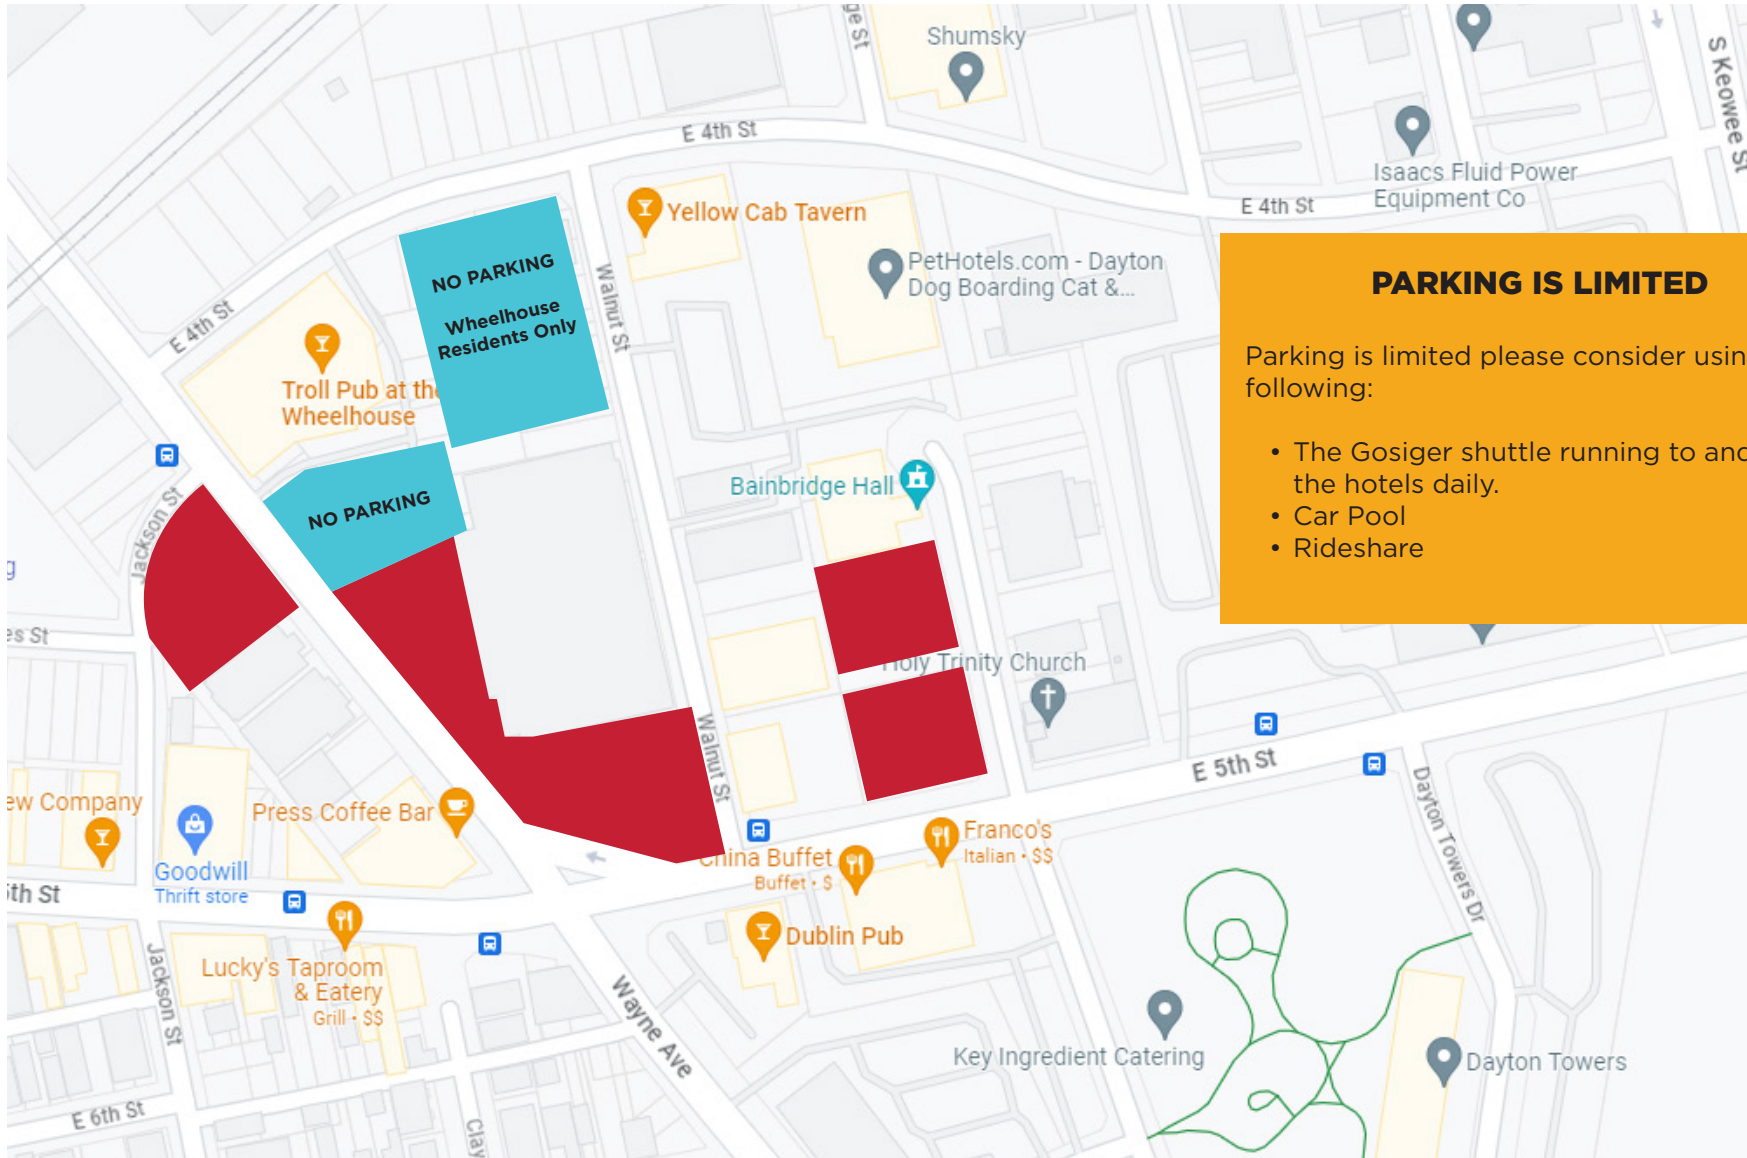

RIDES WILL BE AVAILABLE FROM PARKING LOTS TO GOSIGER.

PARKING IS LIMITED

Parking is limited please consider using the following:

- The Gosiger shuttle running to and from the hotels daily.
- Car Pool
- Rideshare